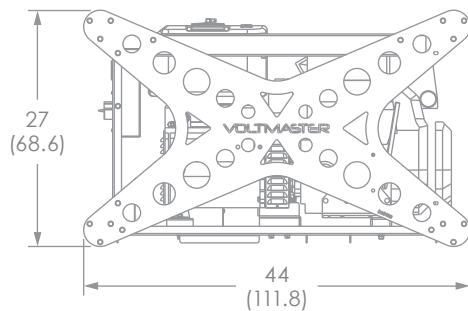

XDR130

DIESEL/RENTAL SERIES PORTABLE GENERATOR

- Individual circuit breakers
- Kohler® engine
- Electric start/recoil start
- Automatic low-oil shutdown
- Voltmeter
- Hour meter
- Heavy-duty frame
- Steel fuel tank
- Extended run time
- Easy maintenance
- 2-year warranty

watts, max.	13,000
watts, rated	12,000
voltage	120/240
amperage	100/50
receptacles	(2) 120V/20A GFI duplex (1) 120V/30A Twist-Lock® (1) 240V/30A Twist-Lock (1) 240V/50A Twist-Lock
fuel capacity	10 gal. (37.9L)
run time	10 hrs. @ 50% load
weight	380 lbs. (172.4kg)