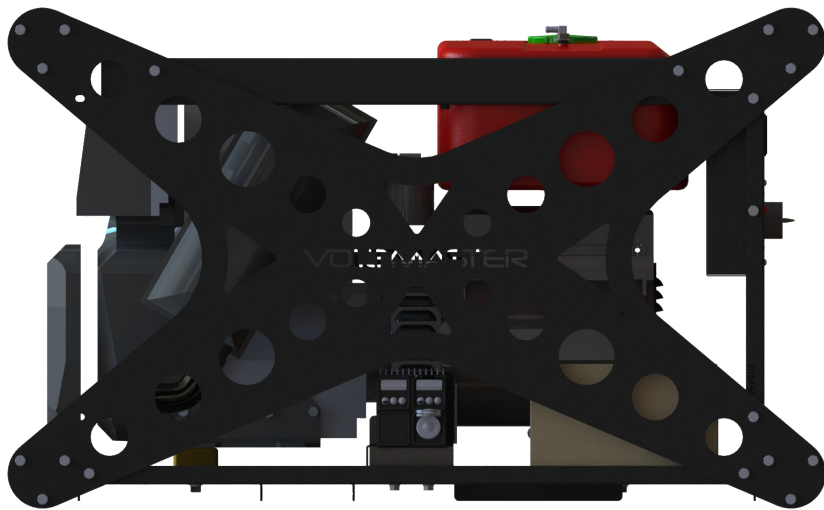

XDR130

DIESEL/RENTAL SERIES PORTABLE GENERATOR

- Individual circuit breakers
- Kohler® engine
- Electric start/recoil start
- Automatic low-oil shutdown
- Voltmeter
- Hour meter
- Heavy-duty frame
- Steel fuel tank
- Extended run time
- Easy maintenance
- 2-year warranty

watts, max.	13,000
watts, rated	12,000
voltage	120/240
amperage	100/50
receptacles	(2) 120V/20A GFI duplex (1) 120V/30A Twist-Lock® (1) 240V/30A Twist-Lock (1) 240V/50A Twist-Lock
fuel capacity	10 gal. (37.9L)
run time	10 hrs. @ 50% load
weight	380 lbs. (172.4kg)