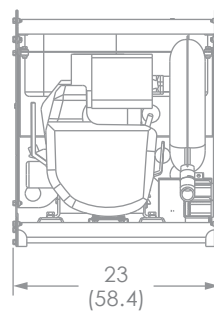

watts, max.	13,000
watts, rated	12,000
voltage	120/240
amperage	100/50
receptacles	(2) 120V/20A GFI duplex (1) 120V/30A Twist-Lock® (1) 240V/30A Twist-Lock (1) 240V/50A Twist-Lock
fuel capacity	10 gal. (37.9L)
run time	10 hrs. @ 50% load
weight	380 lbs. (172.4kg)