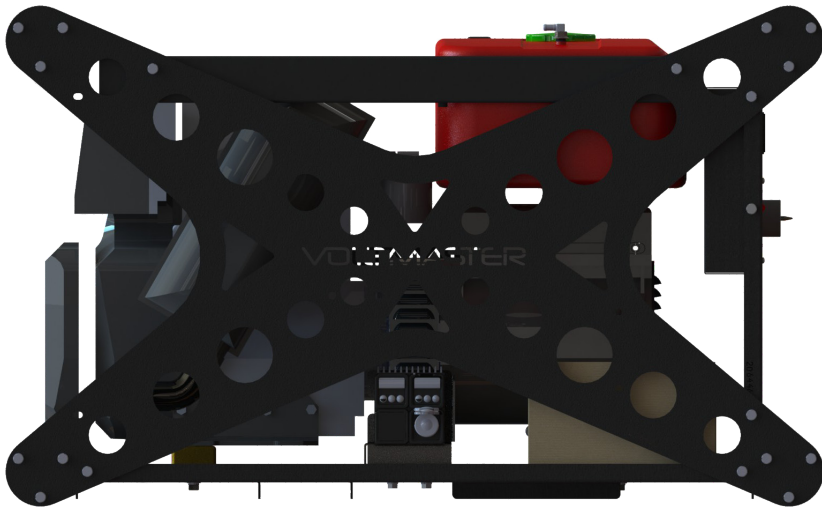

XTP120-208

THREE-PHASE PORTABLE GENERATOR

- Individual circuit breakers
- Kohler® engine
- Electric start/recoil start
- Automatic low-oil shutdown
- Hour meter
- Heavy-duty frame
- Steel fuel tank
- Extended run time
- Easy maintenance
- 2-year warranty

watts, max.	12,000
watts, rated	15,000
voltage	208/240
amperage	41/35
receptacles	(1) 120V/20A GFI duplex (1) 250V/50A straight-blade
fuel capacity	10 gal. (37.9L)
run time	10 hrs. @ 50% load
weight	380 lbs. (172.4kg)