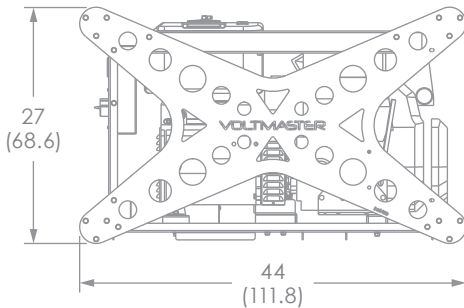

XTP120-208

THREE-PHASE PORTABLE GENERATOR

- Individual circuit breakers
- Kohler® engine
- Electric start/recoil start
- Automatic low-oil shutdown
- Hour meter
- Heavy-duty frame
- Steel fuel tank
- Extended run time
- Easy maintenance
- 2-year warranty

watts, max.	12,000
watts, rated	15,000
voltage	208/240
amperage	41/35
receptacles	(1) 120V/20A GFI duplex (1) 250V/50A straight-blade
fuel capacity	10 gal. (37.9L)
run time	10 hrs. @ 50% load
weight	380 lbs. (172.4kg)