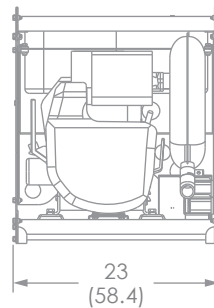

watts, max.	12,000
watts, rated	15,000
voltage	208/240
amperage	41/35
receptacles	(1) 120V/20A GFI duplex (1) 250V/50A straight-blade
fuel capacity	10 gal. (37.9L)
run time	10 hrs. @ 50% load
weight	380 lbs. (172.4kg)